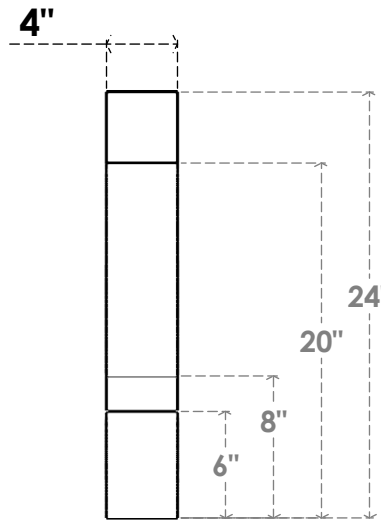

ITEM NUMBER: BRCPC040X18000X24000BOA

4"W X 18"D X 24"H BALBOA ARCHITECTURAL GRADE PVC CLOSED KNEE BRACE

SIDE PROFILE

FRONT PROFILE

ISOMETRIC

EKENA MILLWORK
2300 WEST MAIN ST.
CLARKSVILLE, TX 75426
TOLL FREE: 866-607-0453
WWW.EKENAMILLWORK.COM