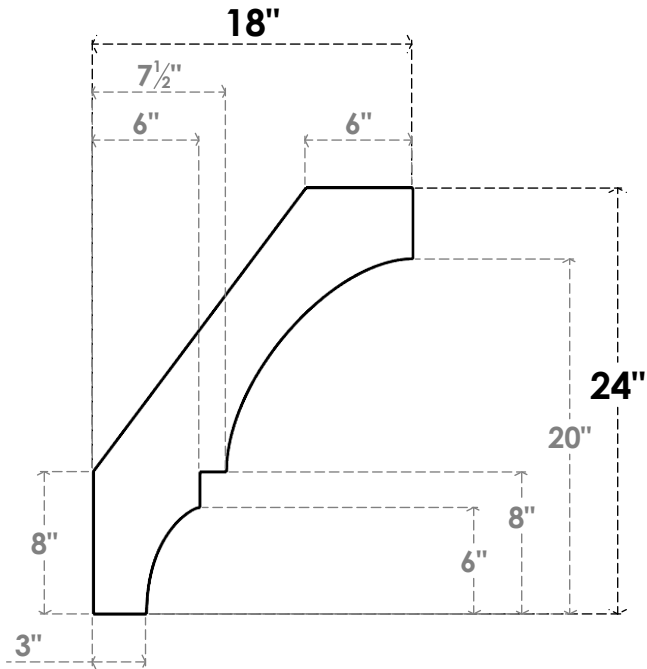

ITEM NUMBER: BRCPC040X18000X24000BOA

4"W X 18"D X 24"H BALBOA ARCHITECTURAL GRADE PVC CLOSED KNEE BRACE

SIDE PROFILE

FRONT PROFILE

ISOMETRIC

EKENA MILLWORK
2300 WEST MAIN ST.
CLARKSVILLE, TX 75426
TOLL FREE: 866-607-0453
WWW.EKENAMILLWORK.COM